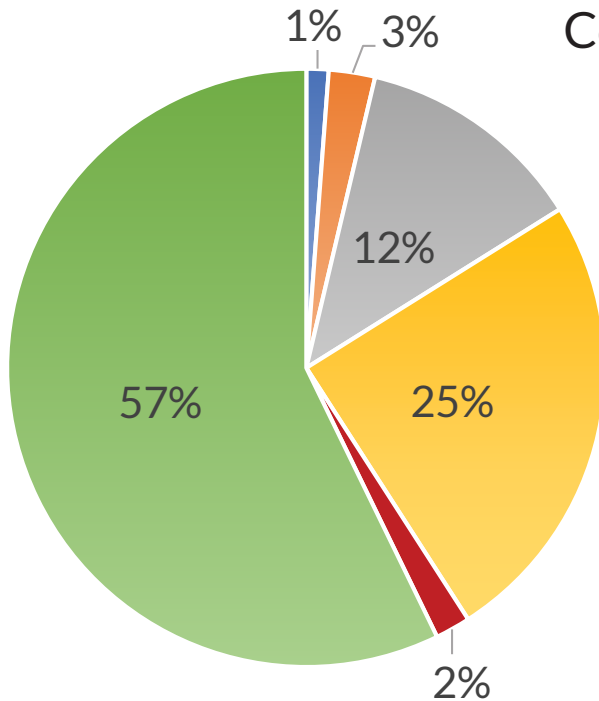

Goleta Education Foundation's 2018-2019 Year in Review

Educators Matter

Contributions to Our Community

- Strings Music Program
- Innovation Grants
- Full Inclusion Playground at Learning Tree Preschool
- Isla Vista Youth Projects
- Professional Development
- Social-Emotional Learning

GEF Received

\$300,000+ from
125 donors to
support GEF initiatives

GEF Gave

\$375,000+ to programs
and projects that
enhance students' lives.

Events

*Goleta's Finest &
Lemon Run*

GEF raised \$18,000+
at these two premier events